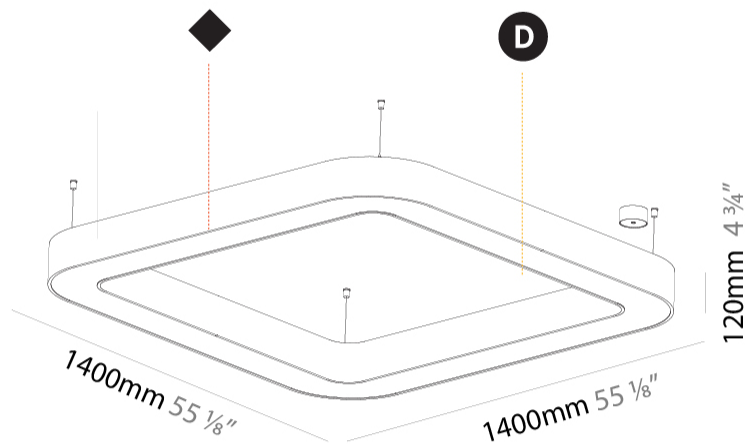

GENERAL

Series: Glorious
Subseries: Glorious Quantum
Brand: Prolicht
Division: Architectural
Mounting Type: Suspension
Mounting Location: Ceiling
Subcategory: Ambient

PHYSICAL

Shape: Square
Length (mm): 1400
Length (in): 55 1/8
Width (mm): 1400
Width (in): 55 1/8
Height (mm): 120
Height (in): 4 3/4
Max. Overall Height (mm): 2120
Max. Overall Height (in): 83 7/16
Light Distribution: Direct
Weight (kg): 17.644
Weight (lbs): 38.82
Diffuser: PMMA - Opal or Micro-Prism
Fixture Finish: SSR / BKV / CWI / CRY / HAB / LAG / UFT / ITA / RUA / RUR / MIC / FTG / MYG / TWT / LOD / PUS / FRO / FUP / KIA / POP / BLS / SPG / MEY / GOH / GUM / CHC / COM / ABZ / JAG / OBR / MOS / ROR
Fixture Material: Aluminum

ELECTRICAL

Lamp Type: LED (Zhaga Standard)
Input Wattage (W): 80
Total Output Wattage (W): 64 / 51.2 (3500K)
Dimming: Non-Dimming / Phase Dimming (120Vac only) / 0-10V Dimming
Driver Included: Yes
Driver Location: Integrated
Driver Type: Constant Current - 120 / 277Vac
Driver Class: Class 2
Input Voltage (V): 120 - 277
Constant Current (MA): 350 / 800 (3500K)

LED

Color Temperature (°K): 3000 / 3500 / 4000
Max. Delivered Lumen (lm): 7380 / 7644 / 7800
CRI: >80 CRI
Efficiency (%): 0.65
Lamp Life (hrs): 50000

OPTICAL

RATINGS AND CERTIFICATIONS

Certified By: Certified for North American Standards
IP rating: IP20